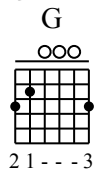

Eight Days A Week

♩ = 110

1

D E G D D

Oo I need your love babe guess you know it's true hope you need my
Love you eve- ry- day girl al- ways on mymind one thing I can

2-0-3-0-0-0-0-3-3-2-2-0-3-0

**T
A
B**

6

E G D Bm G Bm

love babe just like I need you hold me love me hold me
said girl love you all thetime

0-0-0-3-3-2-2-3-0-0-2-3

12

E D E G D A

love me I ain't got nothingbut love babe eightdays a week eight days a