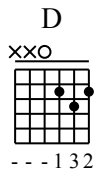

Eight Days A Week

♩ = 110

1

D E G D D

Oo I need your love babe guess you know it's true hope you need my
Love you eve- ry- day girl al- ways on mymind one thing I can

2-0-3-0-0-0-0-3-3-2-2-0-3-0

**T
A
B**

6

E G D Bm G Bm

love babe just like I need you hold me love me hold me
said girl love you all thetime

0-0-0-3-3-2-2-3-0-0-2-3

12

E D E G D A

love me I ain't got nothingbut love babe eightdays a week eight days a