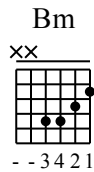

Eight Days A Week

♩ = 110

1

D E G D D

Oo I need your love babe guess you know it's true hope you need my
Love you eve- ry- day girl al- ways on mymind one thing I can

2-0-3-0-0-0-0-3-3-2-2-0-3-0

**T
A
B**

6

E G D Bm G Bm

love babe just like I need you hold me love me hold me
said girl love you all thetime

0-0-0-3-3-2-2-3-0-0-2-3

12

E D E G D A

love me I ain't got nothingbut love babe eightdays a week eight days a