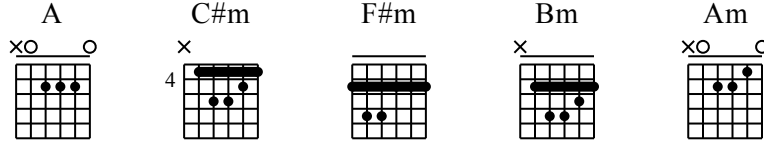

While my guitar gently weeps

Moderate ♩ = 120

Am Am/G D9/F#

1 0 1 1 2 2 2 2 2 2 2 2 0 2 1 0 1 2 0

Fmaj7 Am G

4 0 1 1 2 2 2 2 0 2 2 2 0 0 3 0 0 0 0 3

D E Am

7 2 3 3 2 0 2 1 0 0 1 2 0 2 2 1 0 1 2 2