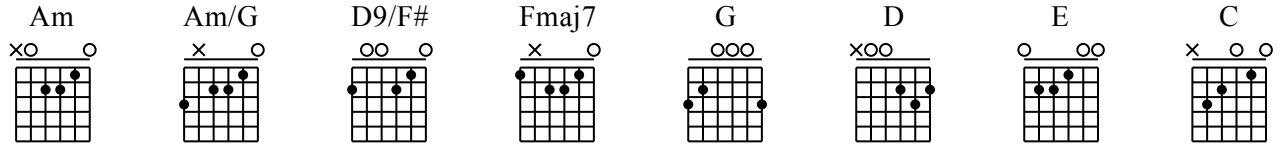

While my guitar gently weeps

Moderate ♩ = 120

Am Am/G D9/F#

1 0 1 1 2 2 2 2 2 2 2 2 0 2 1 0 1 2 0

Fmaj7 Am G

4 0 1 1 2 2 2 2 0 2 2 2 0 0 3 0 0 0 0 3

D E Am

7 2 3 3 2 0 2 1 0 0 1 2 0 2 2 1 0 1 2 2