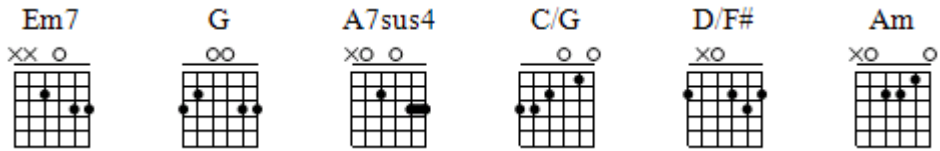

## WISH YOU WERE HERE - PINK FLOYD

Intro; **Em7 G Em7 G Em7 A7sus4 Em7 A7sus4 G**

**C/G** **D/F#**  
 So, so you think you can tell.  
**Am** **G**  
 Heaven from hell, blue skies from pain.  
**D/F#**  
 Can you tell a green field.  
**C/G** **Am**  
 From a cold steel rail. A smile from a veil.  
**G**  
 Do you think you can tell.

inst: **Em7 G Em7 G Em7 A7sus4 Em7 A7sus4 G**

**C/G** **D/F#**

How I wish, how I wish you were here.

**Am**

**G**

We're just two lost souls swimming in a fish bowl. Year after year.

**D/F#**

**C/G**