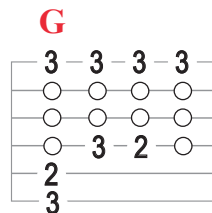

IT'S A HEARTACHE (BONNIE TYLER - 1978)

ACCORDS

(1)

Rhythmique

INTRO (4 FOIS) :

C % **Em** %
It's a heartache, nothing but a heartache

F % **C** **G**
Hits you when it's too late, hits you when you're down

C % **Em** %
It's a fools' game, nothing but a fool's game

F % **C** **G**
Standing in the cold rain, feeling like a clown

C % **Em** %
It's a heartache, nothing but a heartache

F % **C** **G**
Love him till your arms break, then he lets you down

F **G**
It ain't right with love to share

Em **Am** (1)
When you find he doesn't care... for you

F **G**
It ain't wise to need someone

Em **Am** (1)
As much as I depended on... you

Oh, It's a heartache, nothing but a heartache
Hits you when it's too late, hits you when you're down
It's a fools' game, nothing but a fool's game
Standing in the cold rain, feeling like a clown

SOLO : | C | % | Em | % | F | % | C | G |

It ain't right with love to share
When you find he doesn't care... for you (1)
It ain't wise to need someone
As much as I depended on... you (1)

Oh, It's a heartache, nothing but a heartache
Love him till your arms break, then he lets you down
It's a fools' game...
Standing in the cold rain, feeling like a clown
It's a heartache...
Love him till your arms break, then he lets you down
Fade Out
It's a fools' game...