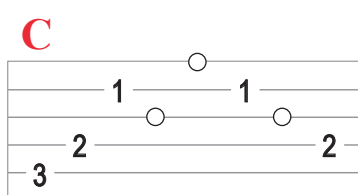

IT'S A HEARTACHE (BONNIE TYLER - 1978)

ACCORDS

(1)

Rhythmique

INTRO (4 FOIS) :

C % **Em** %
It's a heartache, nothing but a heartache

F % **C** **G**
Hits you when it's too late, hits you when you're down

C % **Em** %
It's a fools' game, nothing but a fool's game

F % **C** **G**
Standing in the cold rain, feeling like a clown

C % **Em** %
It's a heartache, nothing but a heartache

F % **C** **G**
Love him till your arms break, then he lets you down

F **G**
It ain't right with love to share

SOLO : | C | % | Em | % | F | % | C | G |

It ain't right with love to share
When you find he doesn't care... for you (1)
It ain't wise to need someone
As much as I depended on... you (1)

Oh, It's a heartache, nothing but a heartache
Love him till your arms break, then he lets you down
It's a fools' game...
Standing in the cold rain, feeling like a clown
It's a heartache...
Love him till your arms break, then he lets you down
Fade Out
It's a fools' game...